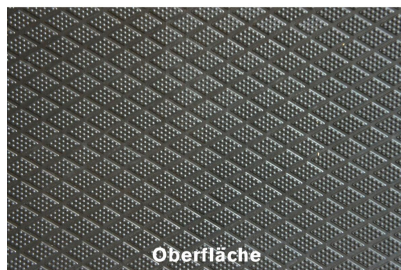

# Rollenmatte Diamant

Rollenmatte Diamant 14mm 120cm