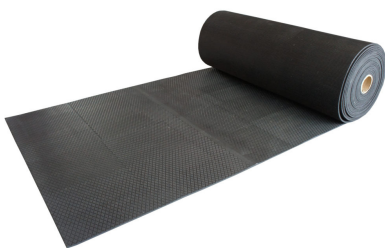

# Rollenmatte Diamant

Rollenmatte Diamant 14mm 120cm